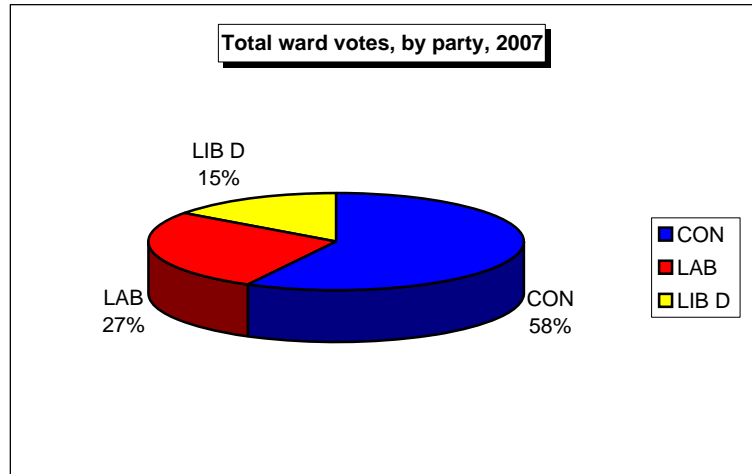

## ASHFORD NORTH AND STANWELL SOUTH

CANDIDATE (* stood in this ward in 2003)	PARTY	VOTES 2007	% 2007	VOTES 2003	% 2003
Bhadye, Sooryadeo*	CON	752	50.9	778	54.9
Rough, Marian W.	CON	767	51.9	817	57.6
Thomson, Howard A.	CON	753	51.0	829	58.5
Carter-Hayes, Sean J.P.	LAB	359	24.3	501	35.3
Norcross, Gloria	LAB	384	26.0	456	32.2
Went, John H.	LAB	328	22.2	455	32.1
Gurney, Michelle A..	LIB D	327	22.1		
Johnson, Robert	LIB D	261	17.7		
Spoilt votes		4	0.3	11	0.8
<b>TOTAL VOTES CAST</b>		<b>3935</b>		<b>3847</b>	
<b>TOTAL BALLOT PAPERS</b>		<b>1477</b>		<b>1418</b>	
<b>ELECTORATE</b>		<b>5676</b>		<b>5507</b>	
<b>TURNOUT %</b>			<b>26.0</b>		<b>25.7</b>

ELECTED  
ELECTED  
ELECTED

PARTY	VOTES 2007	% 2007	VOTES 2003	% 2003	SWING
CON	2272	57.7%	2424	63.0%	-5.3%
LAB	1071	27.2%	1412	36.7%	-9.5%
LIB D	588	14.9%	0	0.0%	14.9%
Spoilt	4		11		