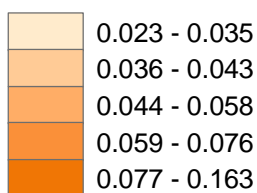

Index Multiple Deprivation 2007, Spelthorne Employment Deprivation Domain

Employment Deprivation Score by Lower Super Output Area

Note: The higher the score, the greater the deprivation

Source: Department for Communities and Local Government