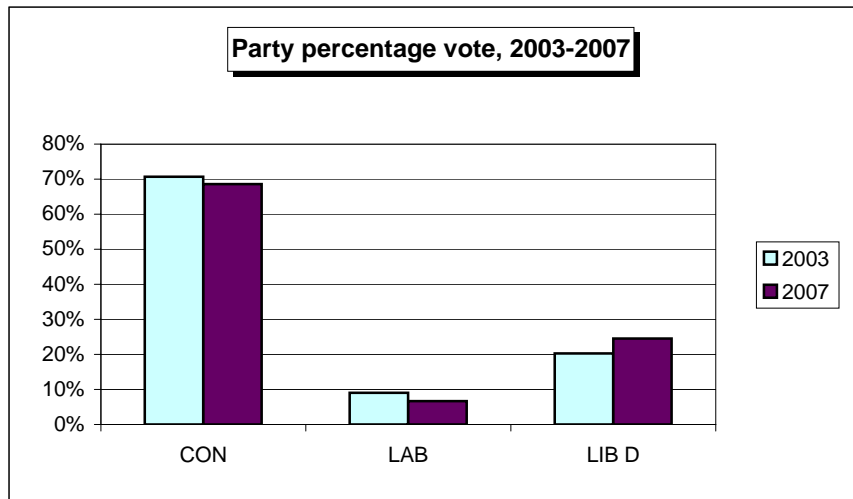

ELECTED
ELECTED
ELECTED

PARTY	VOTES 2007	% 2007	VOTES 2003	% 2003	SWING
CON	3378	68.6%	3210	70.7%	-2.1%
LAB	329	6.7%	410	9.0%	-2.3%
LIB D	1209	24.5%	921	20.3%	4.3%
Rejected	10		1		

Rank Order	PARTY %	
	2007	2003
	inc.	unused votes
	SEATS	3
1	CON	60.9
2		
3		
7	LAB	5.9
4	LIB D	21.8
5		
6		
	Spoilt	0.2
	Unused	11.2