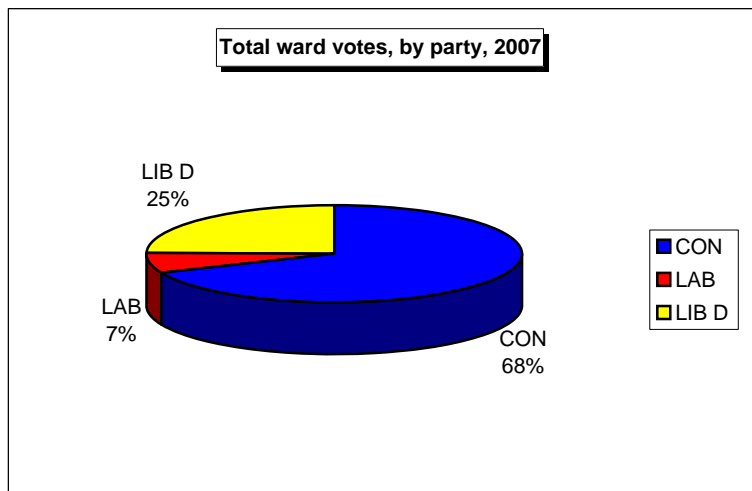

ELECTED
ELECTED
ELECTED

PARTY	VOTES 2007	% 2007	VOTES 2003	% 2003	SWING
CON	3378	68.6%	3210	70.7%	-2.1%
LAB	329	6.7%	410	9.0%	-2.3%
LIB D	1209	24.5%	921	20.3%	4.3%
Rejected	10		1		

Rank Order	PARTY %	
	2007	2003
	inc.	unused votes
	SEATS	3
1	CON	60.9
2		
3		
7	LAB	5.9
4	LIB D	21.8
5		
6		
	Spoilt	0.2
	Unused	11.2