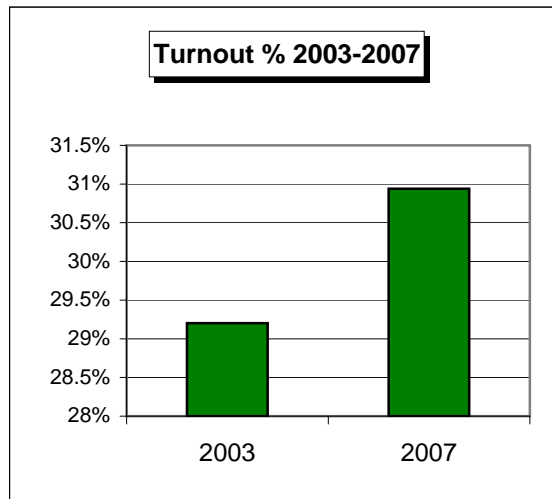

ELECTED
ELECTED
ELECTED

PARTY	VOTES 2007	% 2007	VOTES 2003	% 2003	SWING
CON	3378	68.6%	3210	70.7%	-2.1%
LAB	329	6.7%	410	9.0%	-2.3%
LIB D	1209	24.5%	921	20.3%	4.3%
Rejected	10		1		

Rank Order	PARTY %	
	2007	2003
	inc.	unused votes
	SEATS	3
1	CON	60.9
2		
3		
7	LAB	5.9
4	LIB D	21.8
5		
6		
	Spoilt	0.2
	Unused	11.2