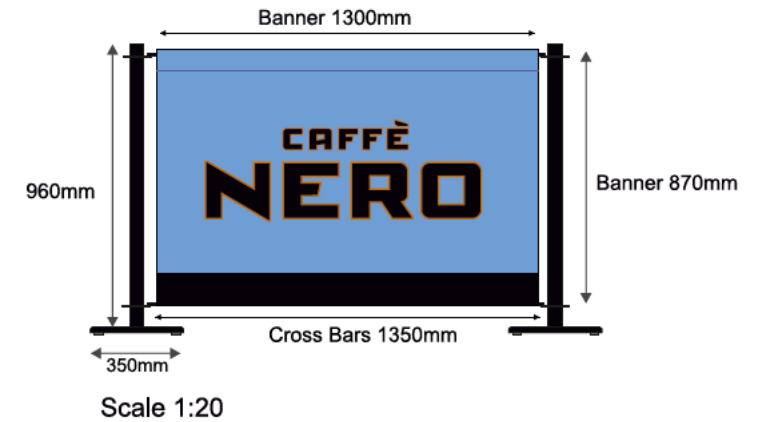

1.5M BANNER