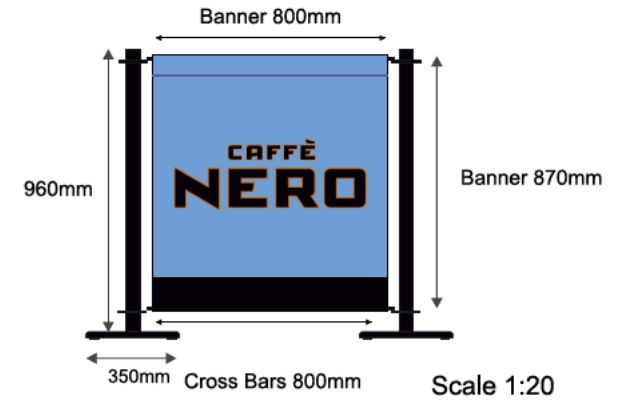

CAFFÈ NERO OUTSIDE FURNITURE

CHAIR

Description:
560 X 560mm footprint outdoor
aluminium & faux rattan weave
chair in black

TABLE

Description:
600mm brass ringed black laminate
table top with French antique style
base

1M BANNER

1.5M BANNER

2M BANNER