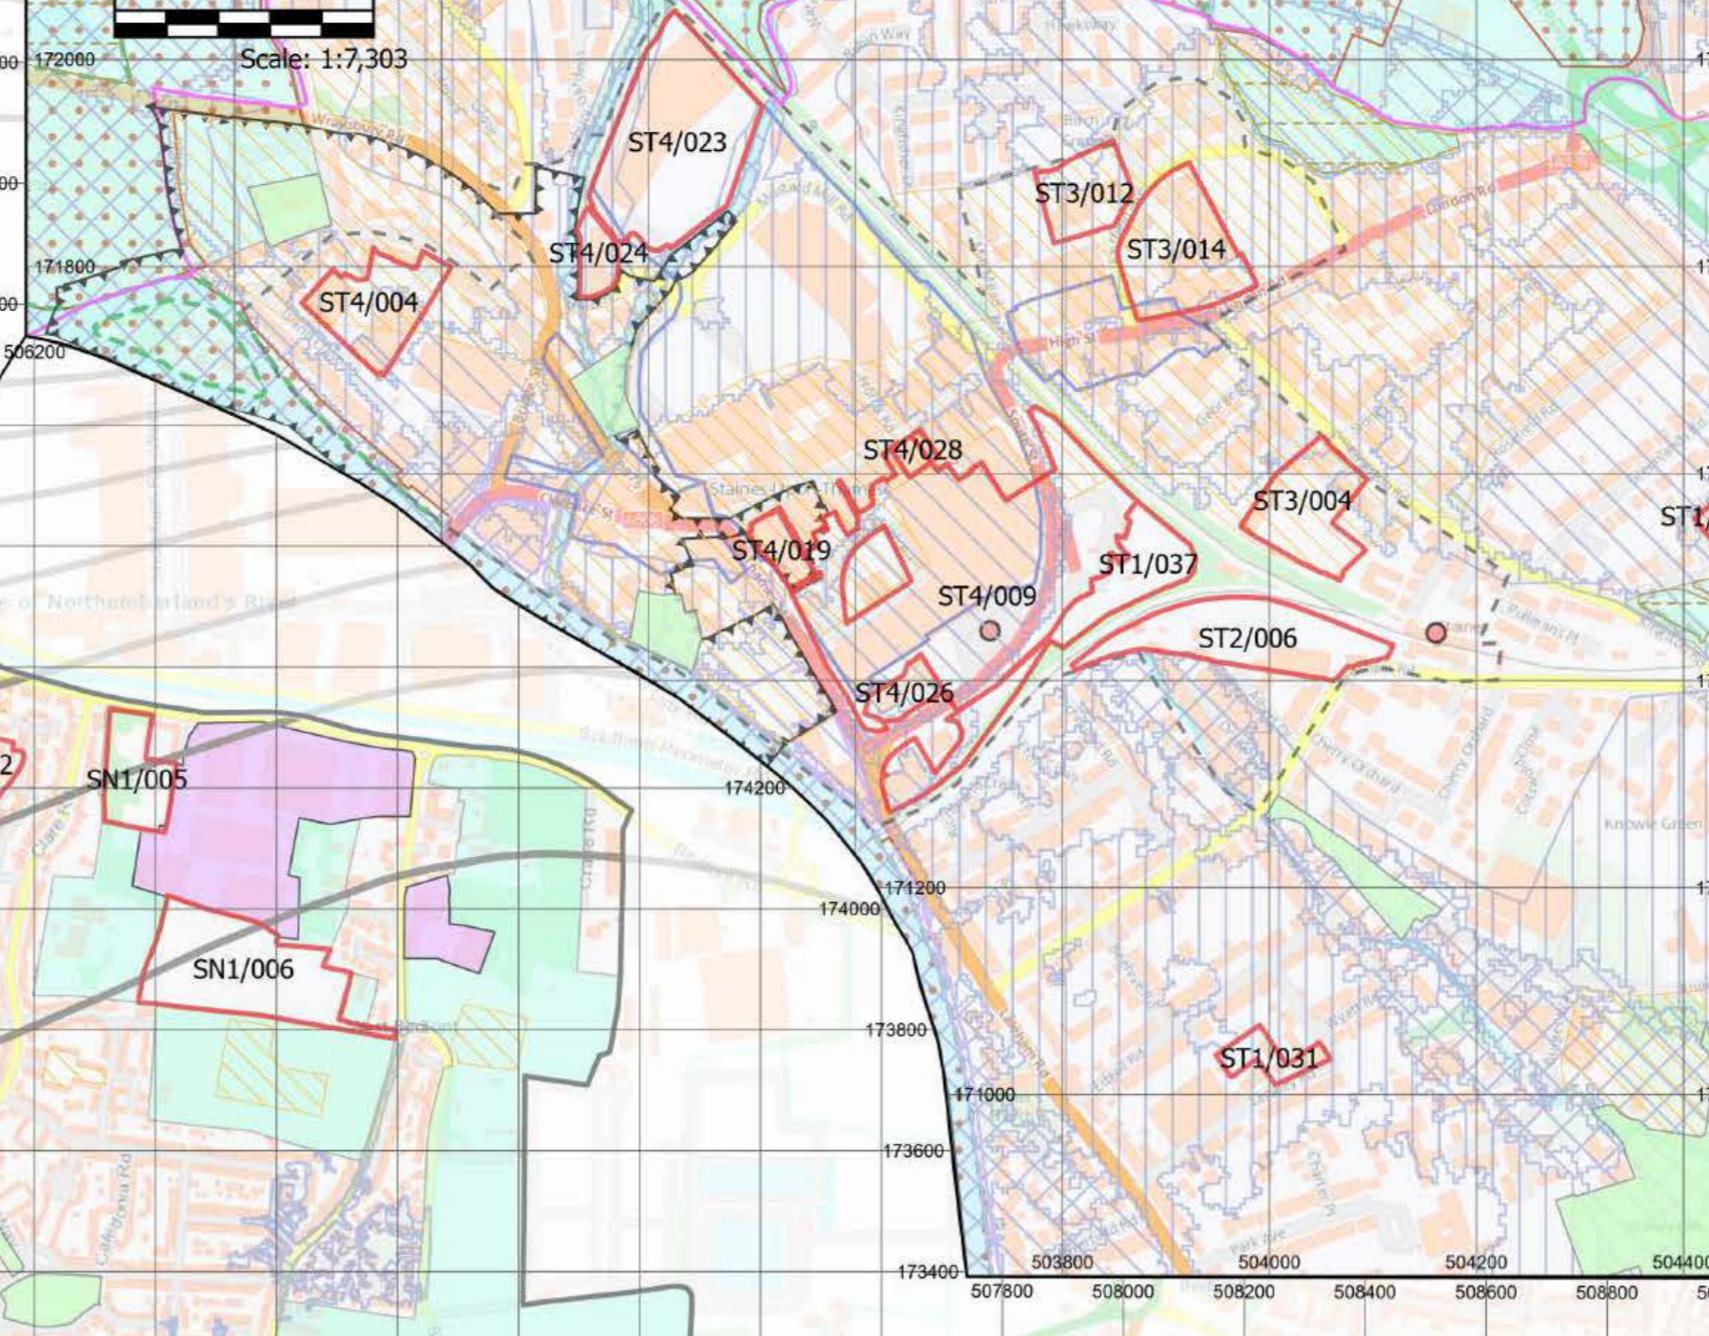

# Policies Map Spelthorne Local Plan 2024-2039

- Borough boundary
- Allocated sites
- SP1 Staines-upon-Thames
- Staines-upon-Thames
- SP2 Ashford, Shepperton and Sunbury Cross
- Ashford, Shepperton and Sunbury Cross
- SP4 Green Belt
- Green Belt
- SP5 Colne Valley Regional Park
- Colne Valley Park
- SP6 River Thames and its Tributaries
- River Thames Scheme Areas and Land Under Consideration
- River Thames Scheme Indicative Channel Alignment
- (This map shows the proposed boundaries of the River Thames Scheme as of December 2024 but may be subject to change. The most up to date information available will always be accessible via the Council's Interactive Policies Map.)
- SP7 Heathrow Airport
- Public Safety Zone
- Heathrow Noise Exposure Contours
- (This map shows the Heathrow 2024 average summer day standard model (AEP 50 noise contours).)
- E1 Green and Blue Infrastructure
- Common Land
- E2 Biodiversity
- Sites of Special Scientific Interest (SSSI)
- Sites of Nature Conservation Importance (SNICIs)
- Special protection Areas (SPA) and Ramsar sites
- Biodiversity Opportunity Areas (BOA)
- E3 Managing Flood Risk
- Flood Zone 2 - Medium Probability
- Flood Zone 3a - High Probability
- Flood Zone 3b - The Functional Floodplain
- (This map shows flood risk areas based on information supplied by the Environment Agency. The Council will always use the latest published information as a material consideration in determining planning applications. Flood zones 2 & 3a (100 & 1000 year events) are EA data, dated May 2023.)
- E5: Open Space and Recreation
- Local Green Space
- E6 Meeting Employment Needs
- Strategic Employment Area
- Public Transport Station
- E6 Retail Needs
- Primary Shopping Area
- PS3 Heritage, Conservation and Landscape
- Conservation Areas
- Scheduled Ancient Monuments
- Sites and Areas of High Archaeological Potential
- Sites and Monuments of County Archaeological Importance

## Sunbury Inset

## Ashford Inset

## Shepperton Inset