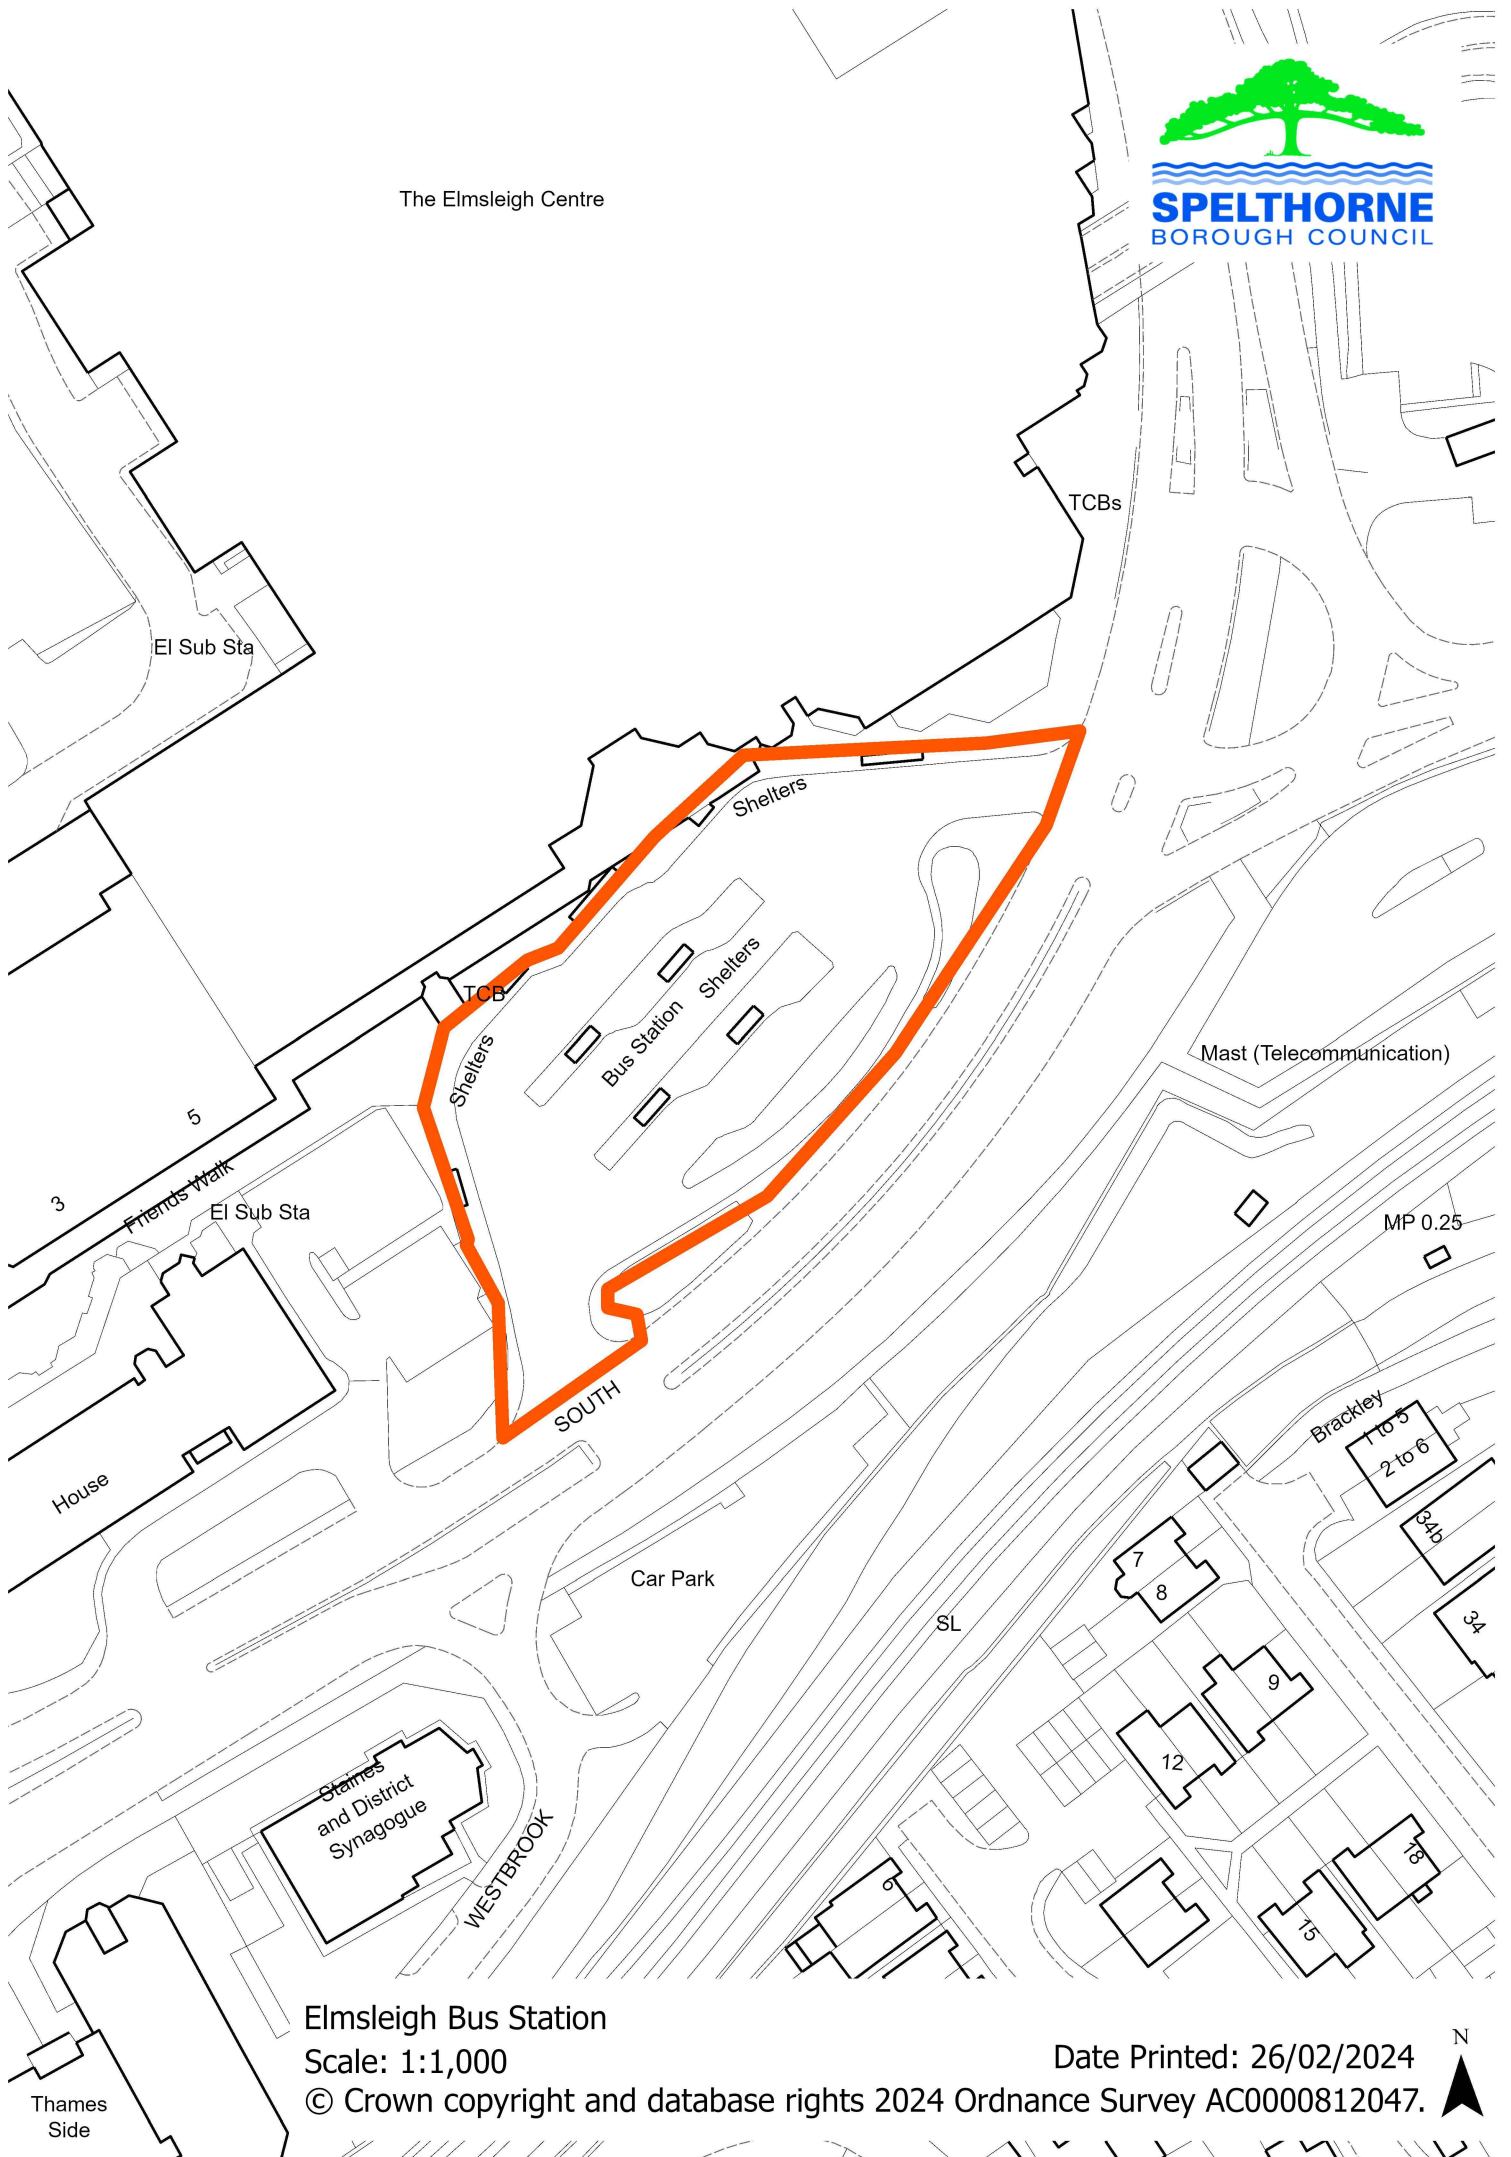

The Elmsleigh Centre

Elmsleigh Bus Station
Scale: 1:1,000

© Crown copyright and database rights 2024 Ordnance Survey AC0000812047.

Date Printed: 26/02/2024